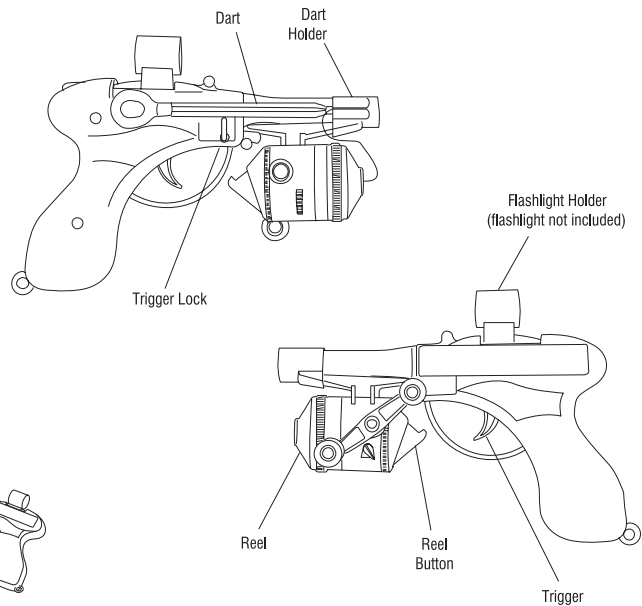

PRODUCT FEATURES

- A 50 foot (15 meter) range allows for faster installations with less number of pulls required.
- Bright yellow body means it is less likely to be left behind.
- Glow-in-the-dark green darts reduce replacement costs because they are easier to locate.
- Darts are aerodynamically designed for high accuracy and faster installation.
- The optional flashlight improves visibility for faster installation.

APPLICATIONS AND IDENTIFICATION

- Network cabling
- Telecommunications
- Safety and alarm systems
- Sound and PA systems
- Building control systems
- HVAC installations

ORDERING INFORMATION

Parts List

Cat No.	UPC No.	Description
06186	06186	CableCaster™ Wire Pulling Tool (includes 3 darts)
06259	06259	CableCaster™ Replacement Darts (pack of four)

Accessories

Cat No.	UPC No.	Description
46500	46500	Pocket-Light Flashlight

1-800-435-0786

+ 1-815-397-7070 International
www.greenlee.textron.com

Distributed by:

GREENLEE TEXTRON

Greenlee Textron / Subsidiary of Textron Inc.
4455 Boeing Drive, Rockford, IL 61109-2988 USA 815/397-7070
Printed in USA
MA-3453 4/99

An ISO 9001 Company
©1999 Greenlee Textron